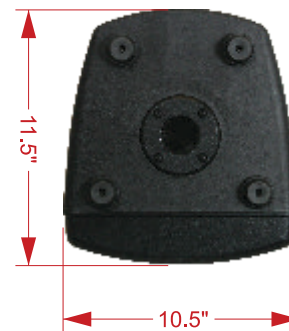

Voice Priority Button

Main Control Panel

Right & Left RCA, 1/8" AUX In w/ Volume Control

(2) Line/Mic XLR-1/4" Combo Jacks each w/ Volume Control

Charger & Universal Power Supply

Power Switch

Easy Replace Safety Fuse

Built-In Rechargeable Batteries

Speaker Pole Mount 1-3/8" (35 mm) 4 Rubber Feet

17.25"

11.5"

10.5"

SUPERIOR SOUND FOR YOU

*A Limited 90 Day Warranty Applies to Rechargeable Batteries
†Battery Operation time dependant on program and battery characteristics.