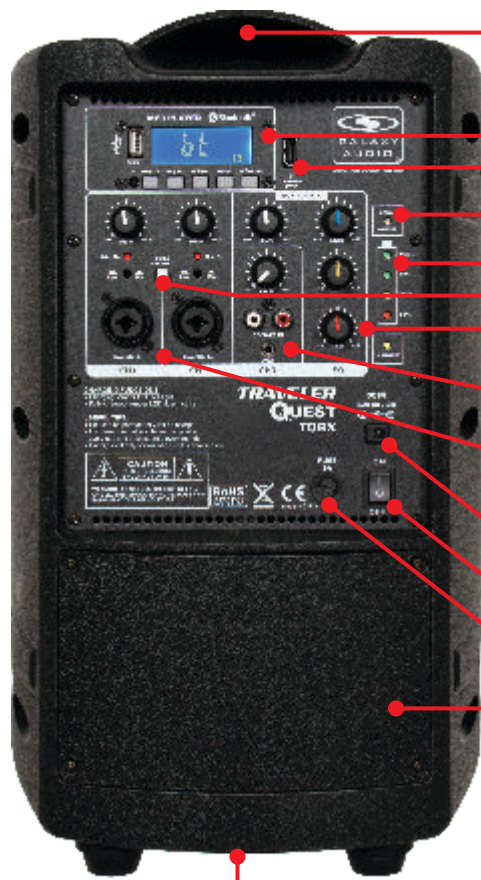

TRAVELER QUEST 8X

TQ8X

Specifications

Output/Peak: 150 Watt

Max SPL: 105 dB

Frequency Response: 70Hz ~ 18kHz $\pm$ 3 dB

Battery: 12V, 2.8Ah * 2 (Lead-Acid) Rechargeable Batteries

Battery Operation: 24+ Hours†

Battery Charging: 7 ~ 8 Hours

Speaker: 8" LF Woofer / 1" Horn

Audio Input: Two XLR/1/4" Combo Mic/Line In, RCA -1/8" Stereo-Aux Input, Bluetooth, & USB

E.Q.: Low, Mid, High

Power Requirements: 32 VDC 2A (Universal 100-240VAC 50/60Hz Power Supply Included)

Antenna: Internal

Master Controls: Master Volume, Low, Mid, High, CH1 Volume, CH2 Volume, CH3 Volume, CH1 Mic/Line, CH2 Mic/Line, Voice Priority

MP3 Player Controls: Power/Mode, Play/Pause, Folder, Repeat, Skip Forward/Volume Up, Skip Backward/Volume Down

Indicators: Charging Meter LED, Signal/Limiter, Mic On

Bluetooth Operating Distance: Tested up to 100' (30 m) (Under Optimum Conditions)

Stand Mountable: Yes 1 3/8" (35 mm) speaker stand

Dimensions: 17.25" x 11.5" x 10.5" (438 x 292 x 267 mm)

Weight: 18.85 lbs (8.55 kg) (batteries included)

Built-in Handle

Built-In MP3 Player with Bluetooth® & USB input

5 Volt USB Power

Signal Limiter Indicator

Battery Life Indicator

Voice Priority Button

Main Control Panel

Right & Left RCA, 1/8" AUX In w/ Volume Control

(2) Line/Mic XLR-1/4" Combo Jacks each w/ Volume Control

Charger & Universal Power Supply

Power Switch

Easy Replace Safety Fuse

Built-In Rechargeable Batteries

Speaker Pole Mount 1-3/8" (35 mm) 4 Rubber Feet